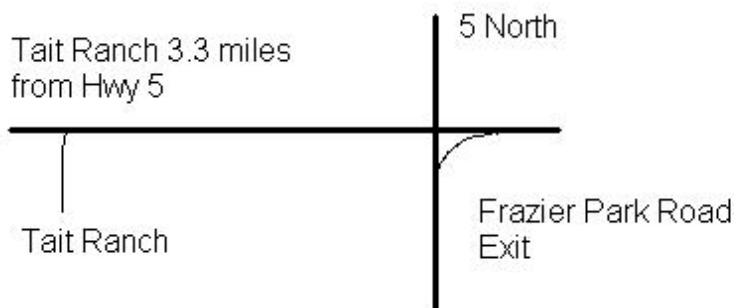

TAIT RANCH RALLY CROSS!

2003

STEP 1
ENTER
THE
RACE

STEP 2
DRIVE IT
LIKE YOU
STOLE
IT!

JUNE 1ST, JUNE 14TH, JULY 19TH, AUG. 30TH

\$30 per event, \$25 for CRS members. Middle dates for CRS points. Includes a genuine savory western outdoor

TRI TIP BBQ LUNCH!

NON-DRIVERS WELCOME FOR LUNCH AT \$5 EACH

STARTS AT 11:00 AM

The Tait Ranch is located about 38 miles north of Magic Mountain on Hwy 5 north. Take the Frazier Park Road exit, go 3.3 miles west to the race site on the left. Gas at Frazier Park off ramp.